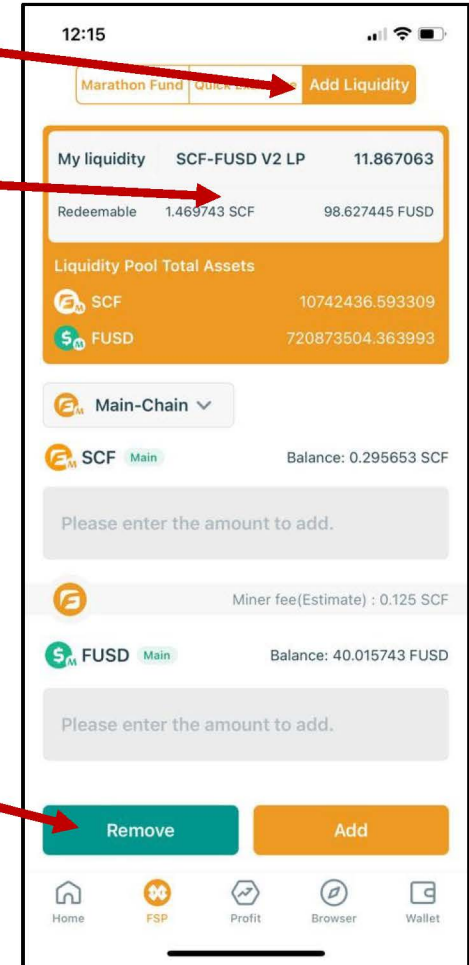

SCF – Remove / Withdraw Liquidity

Menu at the bottom

Tap "FSP"

Tap "Add Liquidity"

The Amount You can Redeem

Tap "Remove"

SCF – Remove / Withdraw Liquidity

Amount Redeemable
SCF / FUSD

Tap "100%"

Tap "Remove"

Input your password

Tap "Sure"