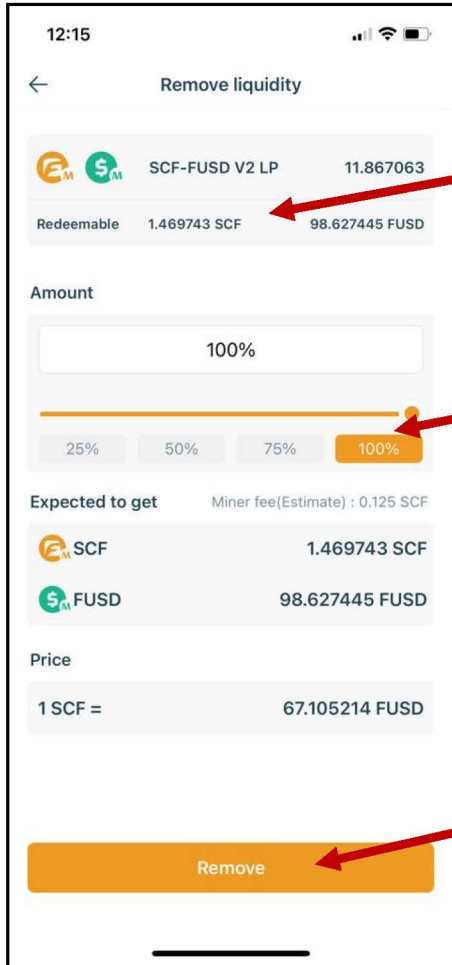

SCF – Remove / Withdraw Liquidity

Menu at the bottom

Tap "FSP"

Tap "Add Liquidity"

The Amount You can Redeem

Tap "Remove"

SCF – Remove / Withdraw Liquidity

Amount Redeemable
SCF / FUSD

Tap "100%"

Tap "Remove"

Input your password

Tap "Sure"