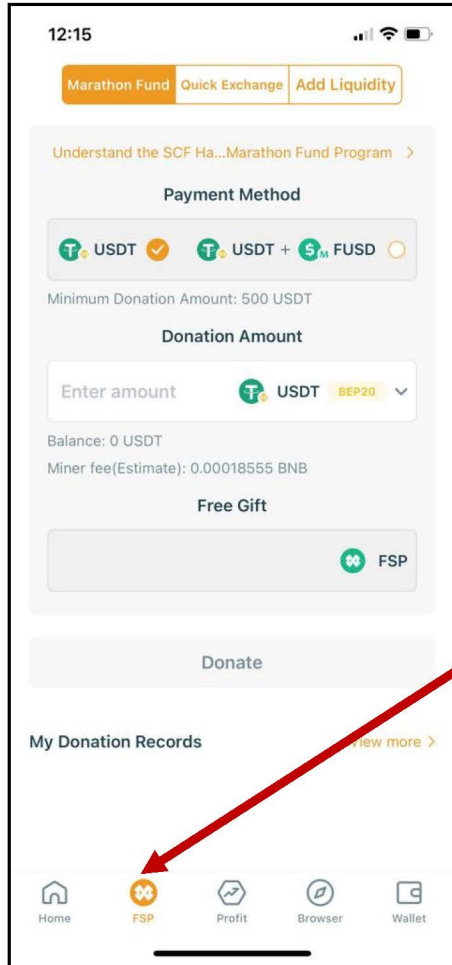

SCF – Remove / Withdraw Liquidity

Menu at the bottom

Tap "FSP"

Tap "Add Liquidity"

The Amount You can Redeem

Tap "Remove"

SCF – Remove / Withdraw Liquidity

Amount Redeemable
SCF / FUSD

Tap "100%"

Tap "Remove"

Input your password

Tap "Sure"